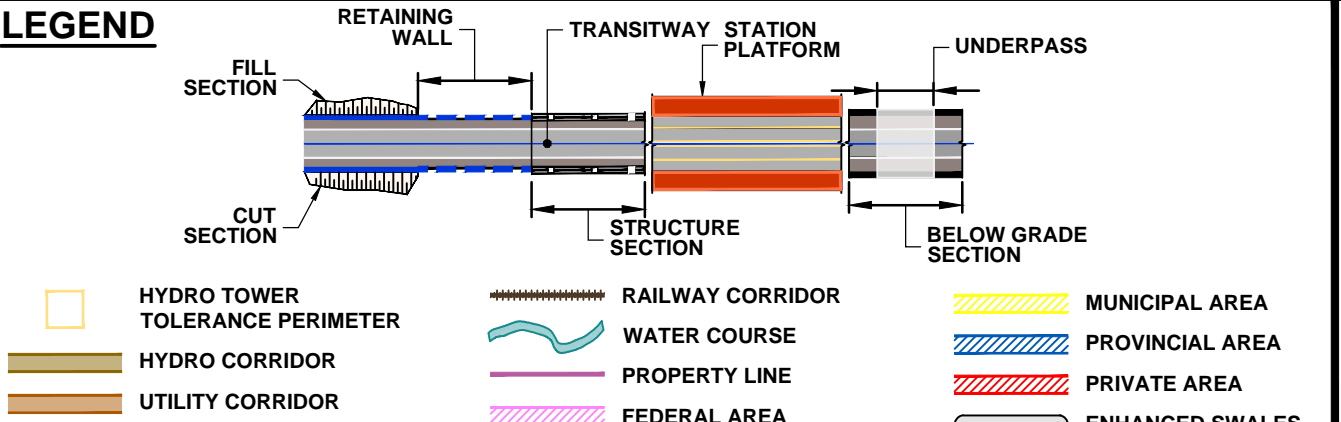

DRAWING NAME: J:\TOR\16234-ON-MTO 407 TRANSITWAY WC TO BRANTTITTS General\03 - Drawings\8 - Property\Plates\407 TW4-Plate 55.dwg
CREATED: Jul 14, 2020 12:31pm
MODIFIED:

407 TRANSITWAY
WEST OF BRANT STREET TO WEST OF HURONTARIO STREET
G.W.P. 16-20003, CA 2016-E-0038
PROPERTY PLAN
STA. 45+380 TO STA. 46+020

PLATE
55
DATE
11/20/2019