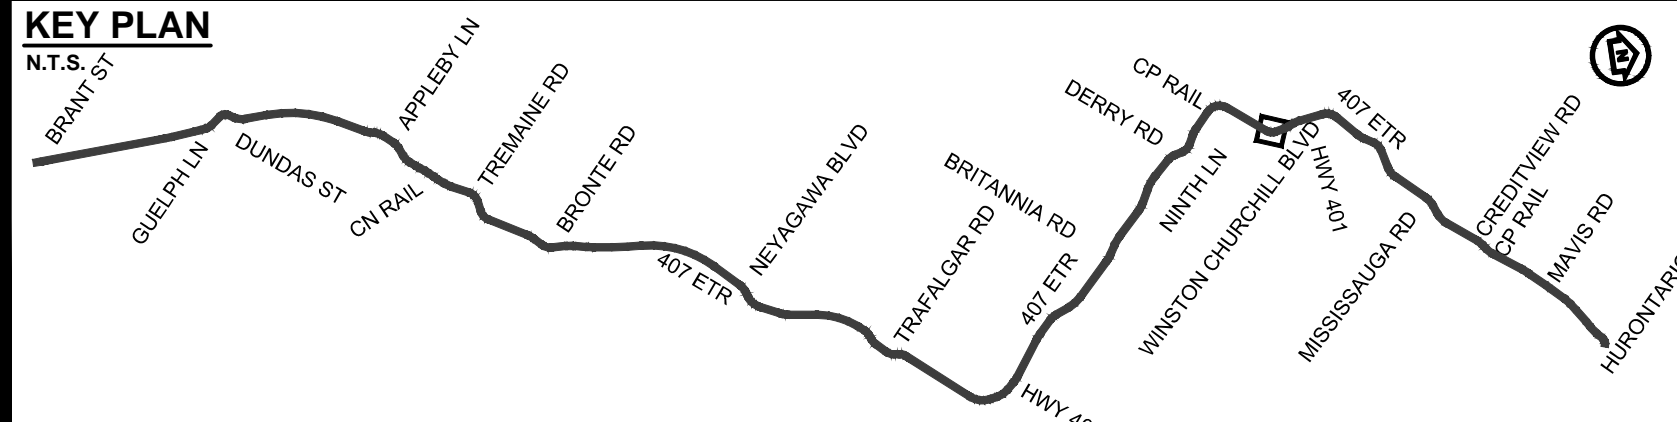

DRAWING NAME: J:\TOR\16234-ON-MTO 407 TRANSITWAY WC TO BRANTTITTS General\03 - Drawings\8 - Property\Plates\407 TW4-Plate 55.dwg
CREATED: Jul 14, 2020 12:31pm
MODIFIED:

407 TRANSITWAY
WEST OF BRANT STREET TO WEST OF HURONTARIO STREET
G.W.P. 16-20003, CA 2016-E-0038
PROPERTY PLAN
STA. 45+380 TO STA. 46+020

PLATE
55
DATE
11/20/2019